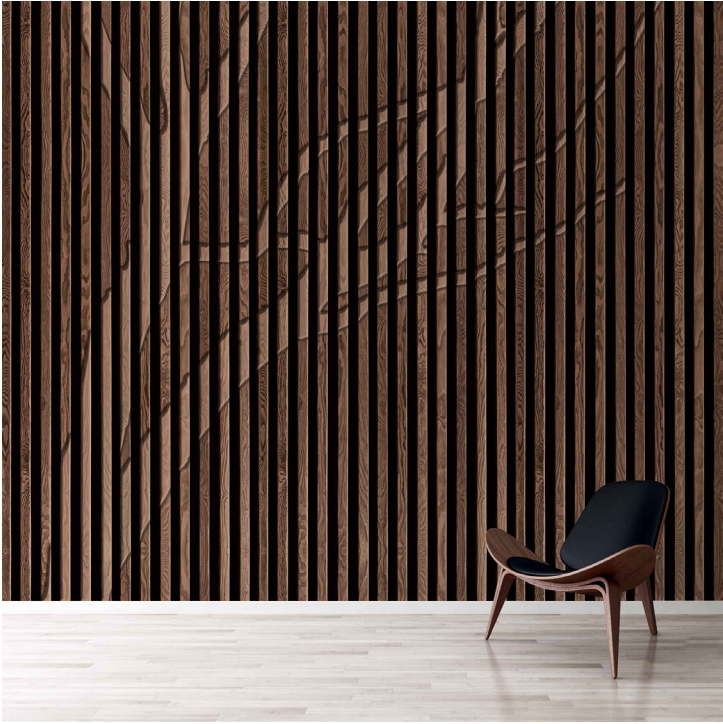

PATTERN: Custom 15

COLLECTION: Customs

Part Number: CUS-015

We print to fit your specific wall size, therefore each order is individually priced. Each mural is broken down into panels that are approximately 48" wide. Installation is straightforward with marked, sequential panels that are easily double-cut on the wall. Please reference your project name and wall dimensions when requesting a quote.

RECOMMENDED SUBSTRATE: Look Linen

Material: Type II Vinyl

Backing: Poly-Cotton Woven

Total Weight: 21 oz. per linear yard

Width: 54"

Class A Fire Rating

ASTM E-84

Flame Spread: 10